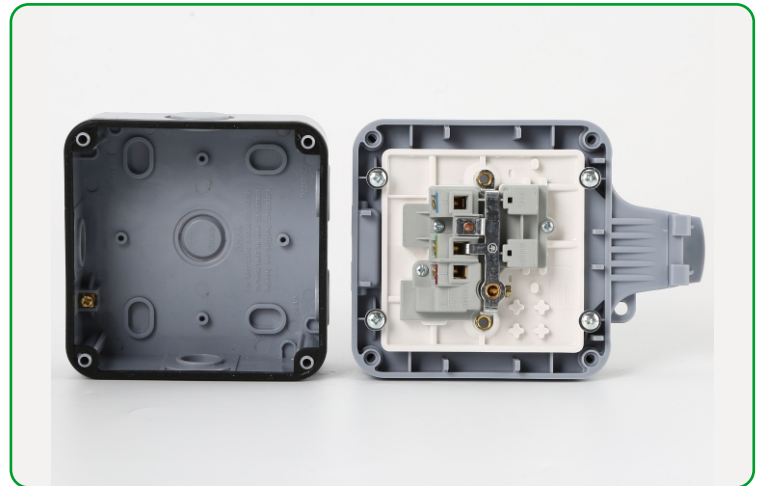

# WATERPROOF 13A SINGLE BS SOCKET WITH SWITCH

 **IP66**

 **13amp**

**Weatherproof socket very suitable for use in outdoor garden, workshop, yard and commercial applications.**

## Product Features

---

- Designed to protect the potentially dangerous electricity supply in the most arduous of conditions, our range of IP rated weatherproof wiring accessories offer the best solution to safe outdoor power. This Single Pole 1 Gang 13 amp Switch Socket is IP66 rated for protection against water ingress. It has a robust, high impact UV stable switch housing for 360° protection and safety.
  - This Outdoor Socket is easy to install. It has clearly marked terminals with backed out captive screws. There is a choice of cable entries on four sides of the housing to cover all cable entry requirements. There are 2 rubber wall fixing seal covers to ensure protection against water ingress. (Wall fixings are not supplied)
  - All cable entries in the four sides have removable blanking caps. There is also a drill out entry on the rear face. A choice of 2 Earth terminals are located inside the mounting box for ease of installation and safety.
- 